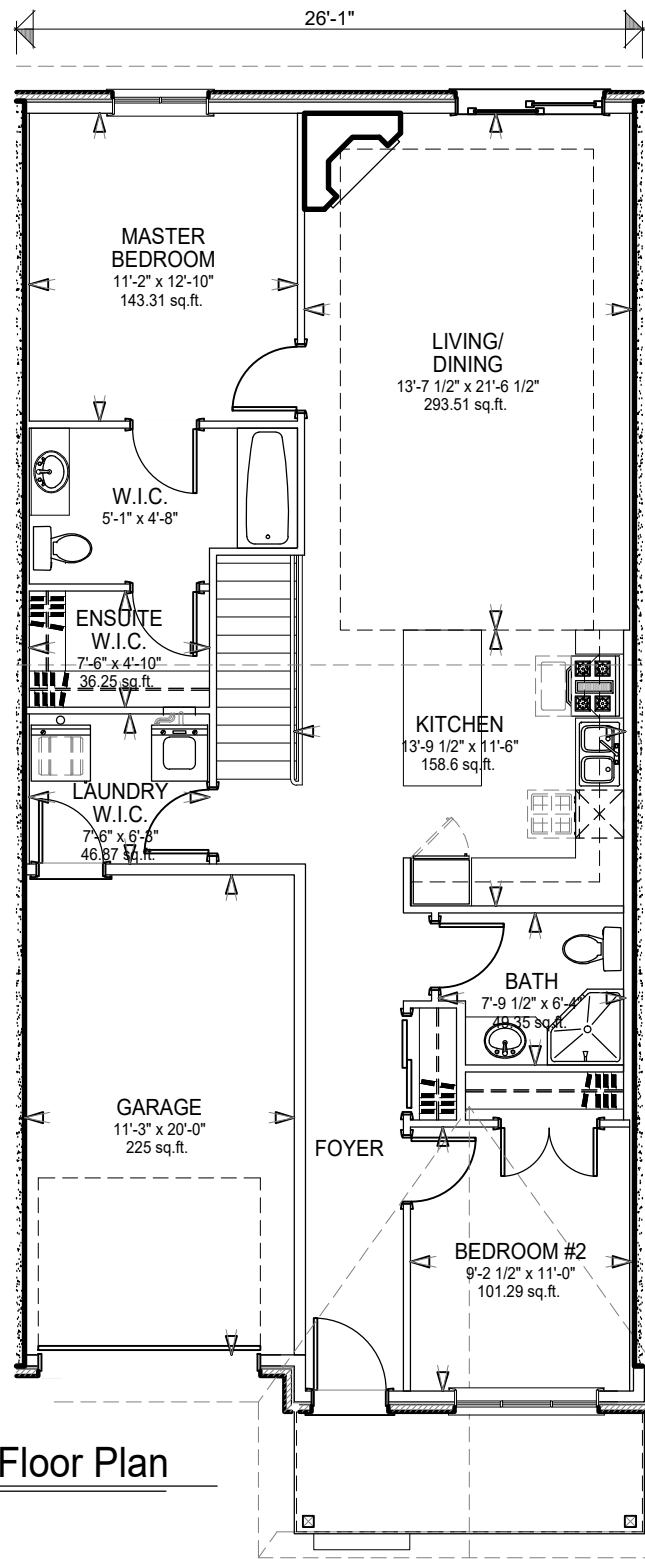

BROWN ST. BLOCK 2

Middle Unit Floor Plan
1177 sq. ft.

End Unit Floor Plan
1203 sq. ft.