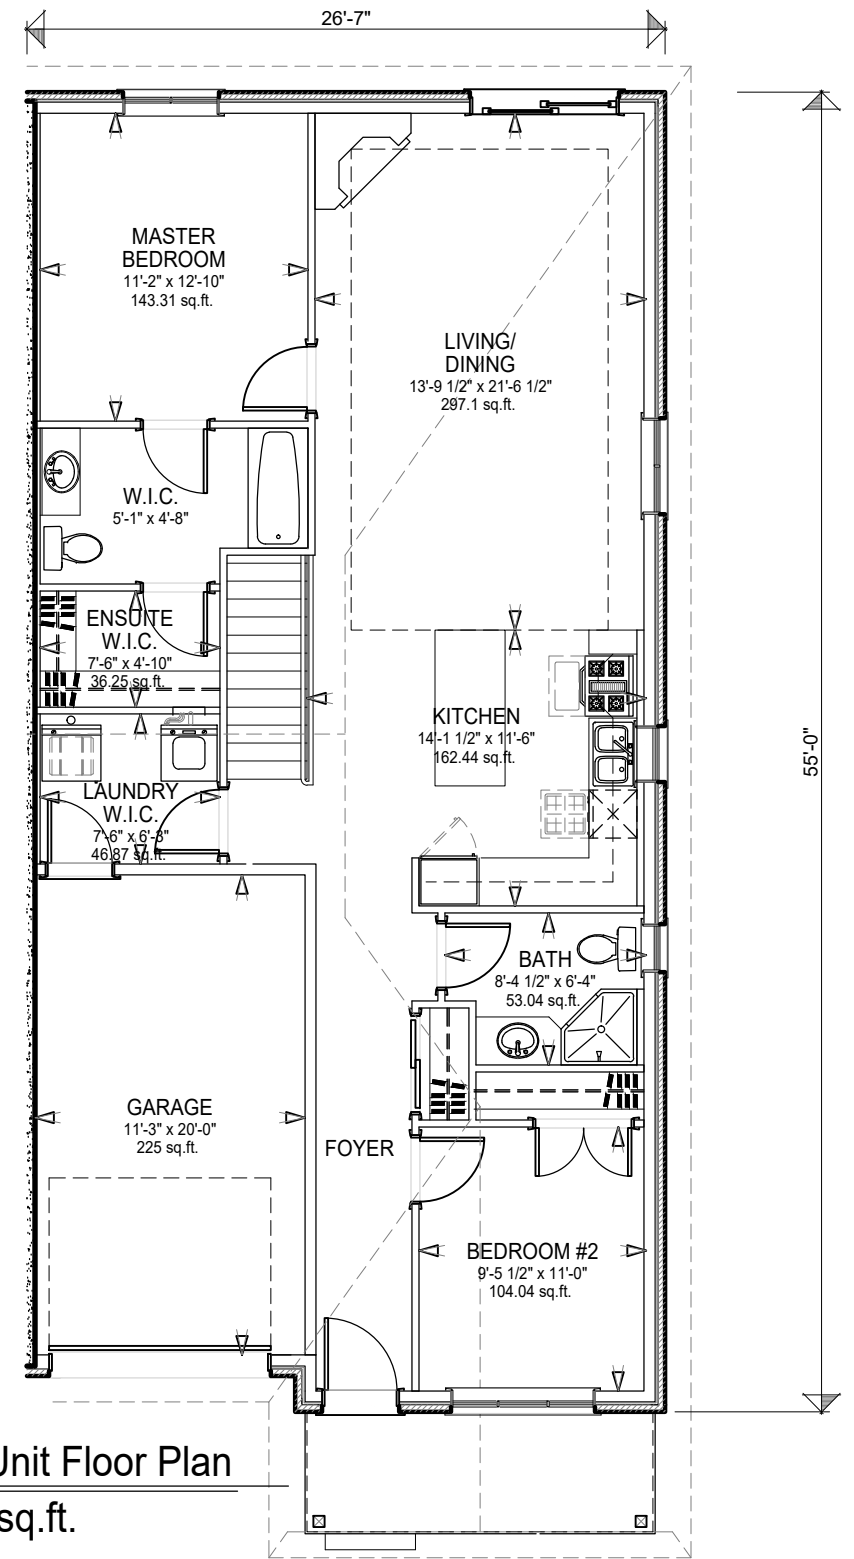

BROWN ST. BLOCK 2

Middle Unit Floor Plan
1177 sq.ft.

End Unit Floor Plan
1203 sq.ft.