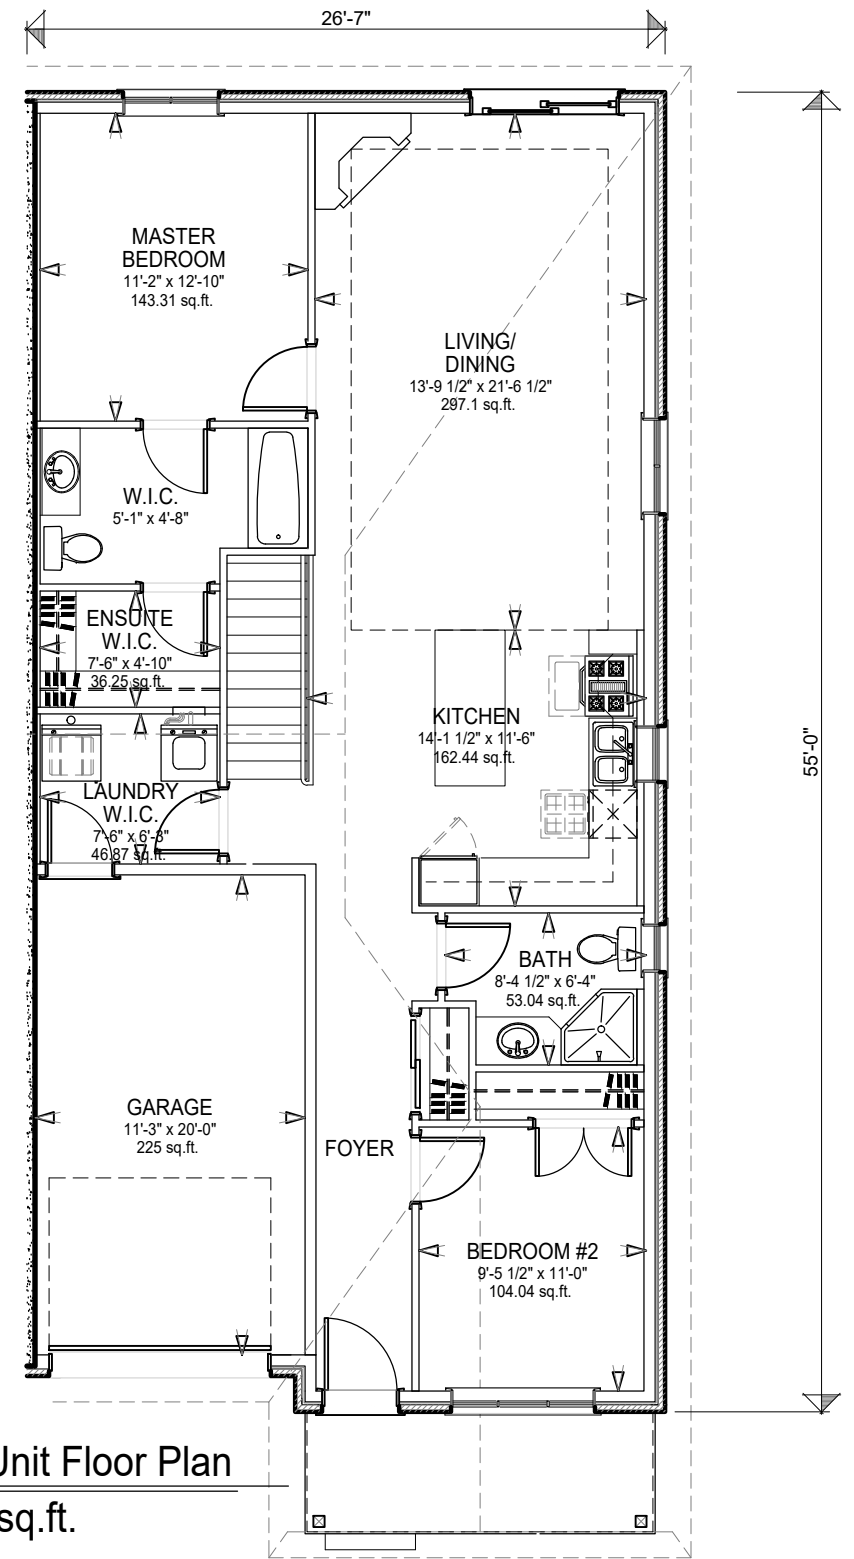

BROWN ST. BLOCK 2

Middle Unit Floor Plan
1177 sq. ft.

End Unit Floor Plan
1203 sq. ft.