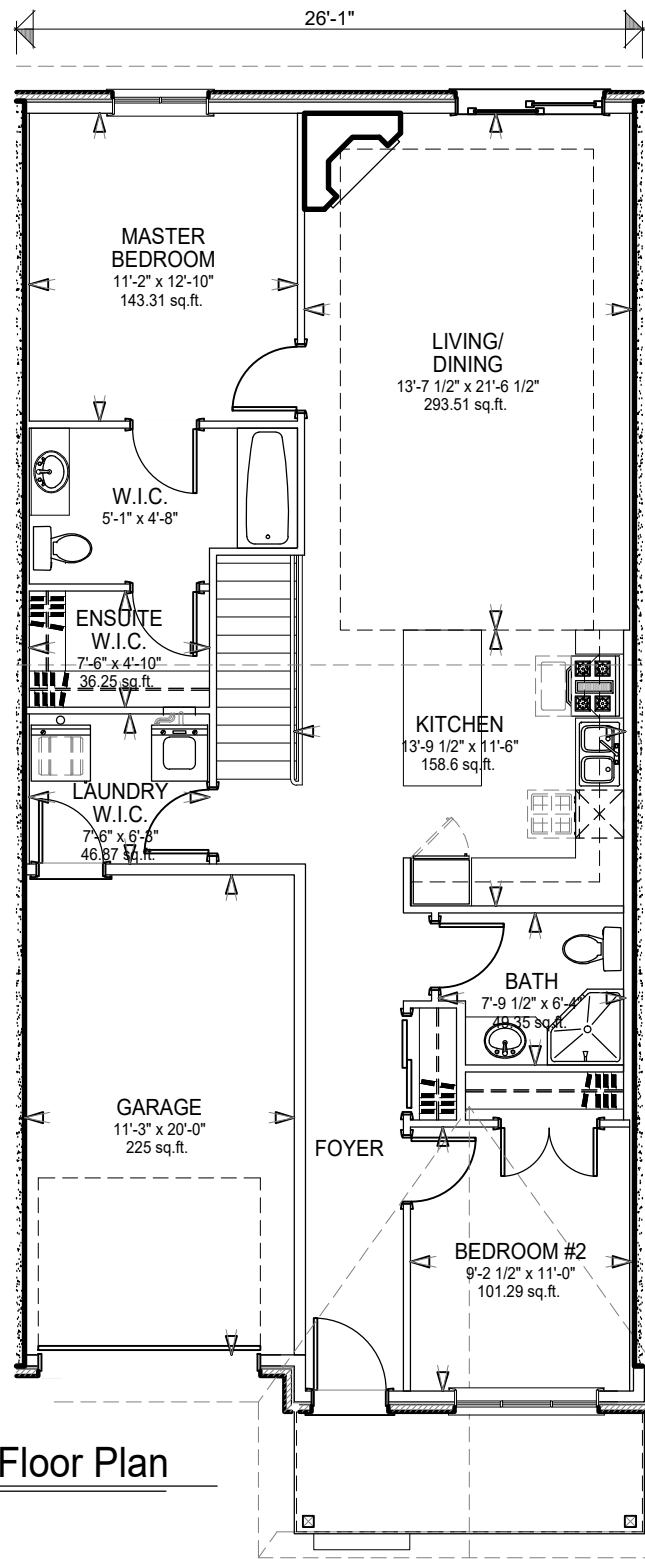

BROWN ST. BLOCK 2

Middle Unit Floor Plan
1177 sq.ft.

End Unit Floor Plan
1203 sq.ft.