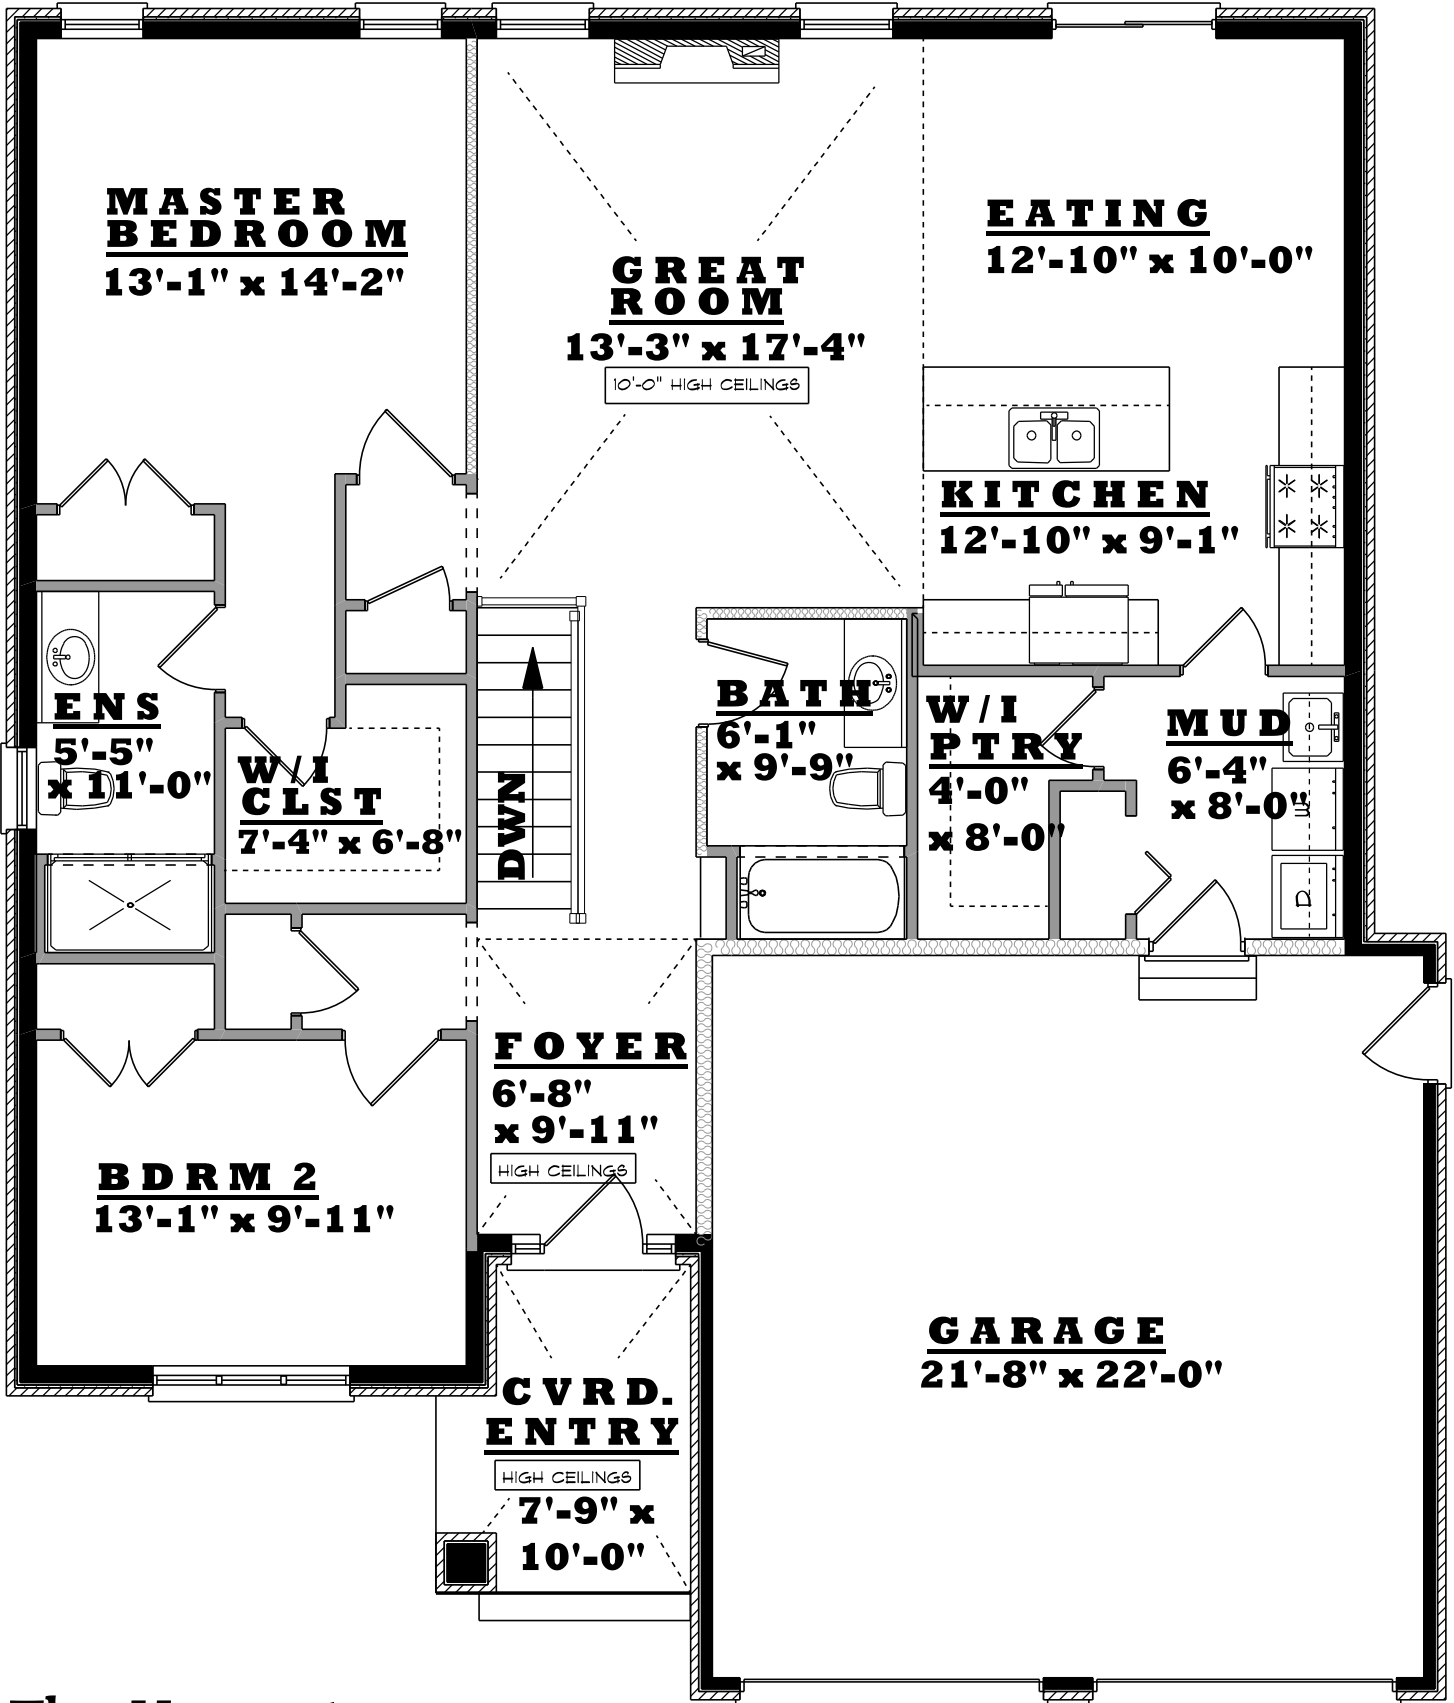

The Harvest

BOERhomes

QUALITY CONSTRUCTION SINCE 1969

(519) 426-1685

www.boerhomes.com

43'-10"

51'-6"

The Harvest

Main Floor Plan

Gross Floor Area = 1463 SQFT

BOERhomes
QUALITY CONSTRUCTION SINCE 1969

(519) 426-1685
www.boerhomes.com