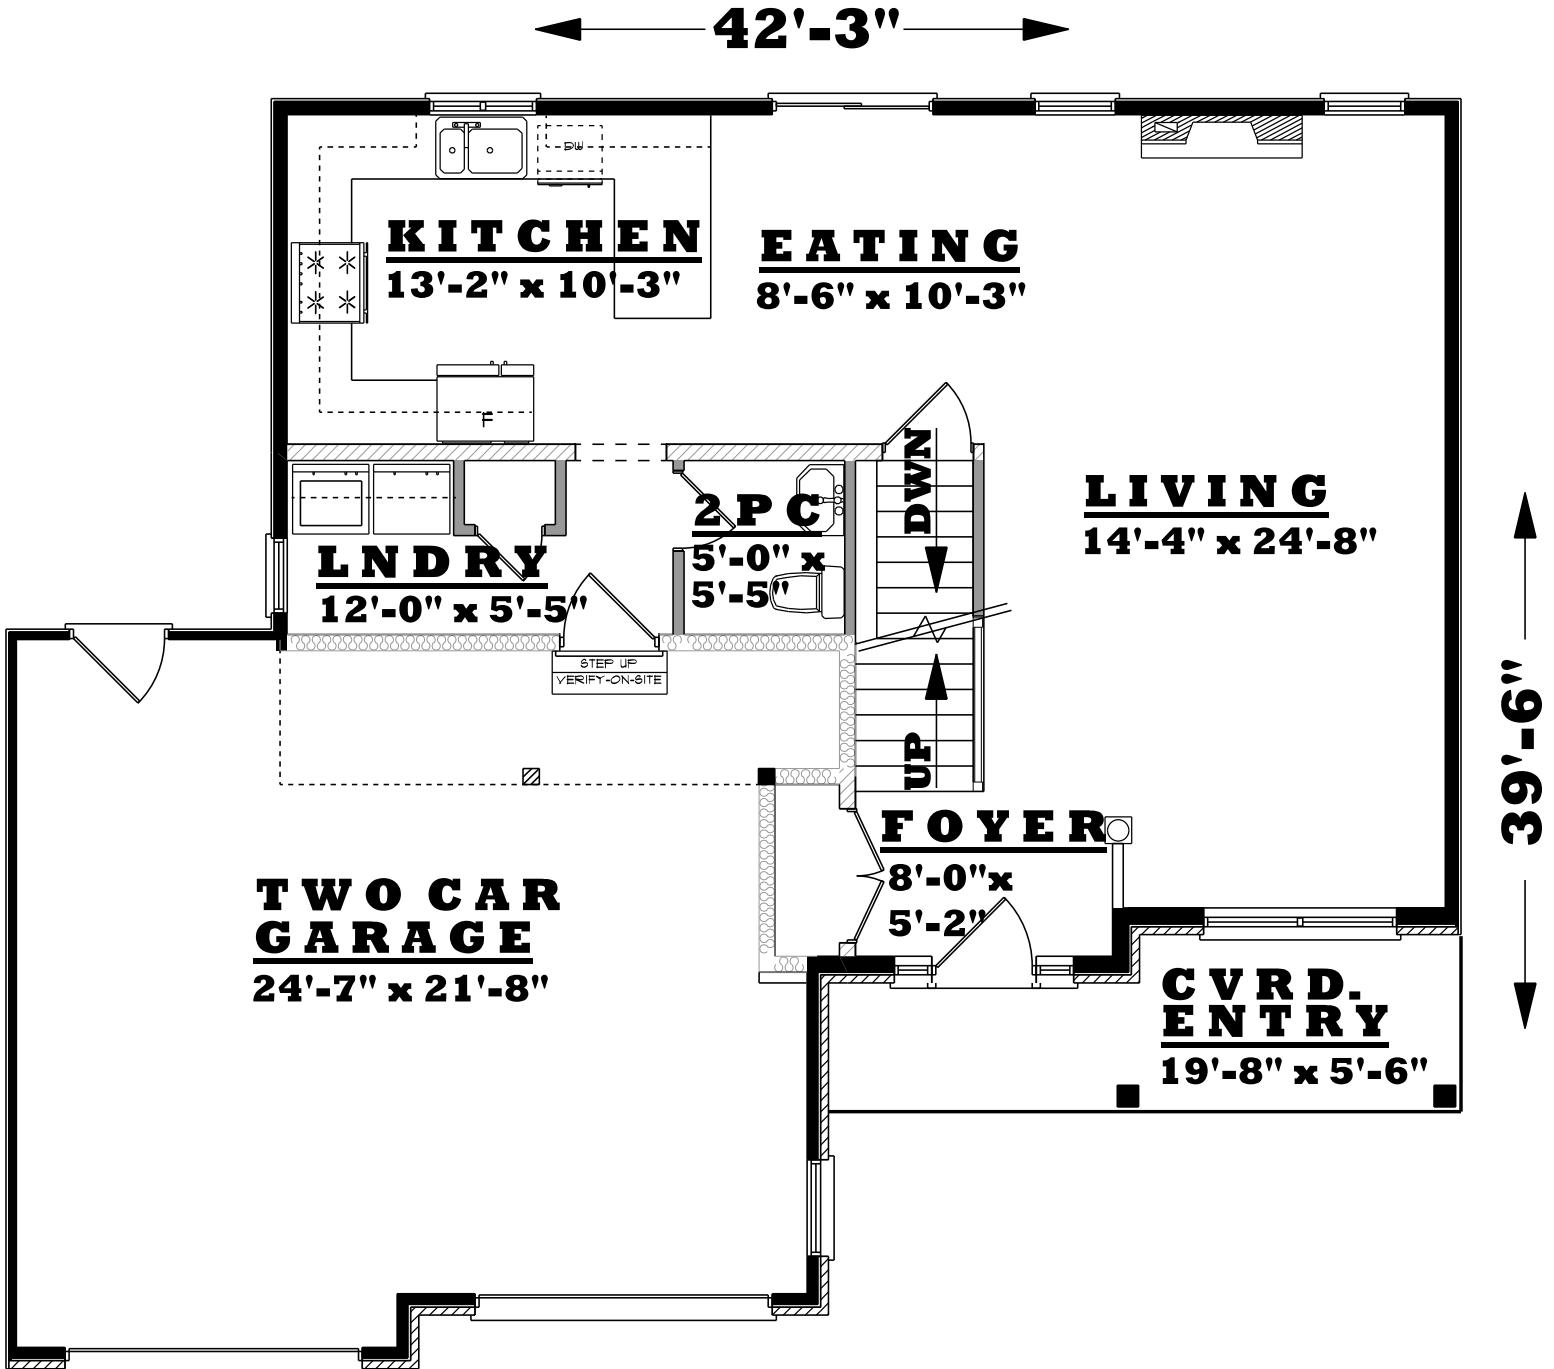

# The Melody

Main Floor Plan

Gross Floor Area = 837 SQFT

# The Melody

Second Floor Plan

Gross Floor Area = 894 SQFT

← 37'-0" →