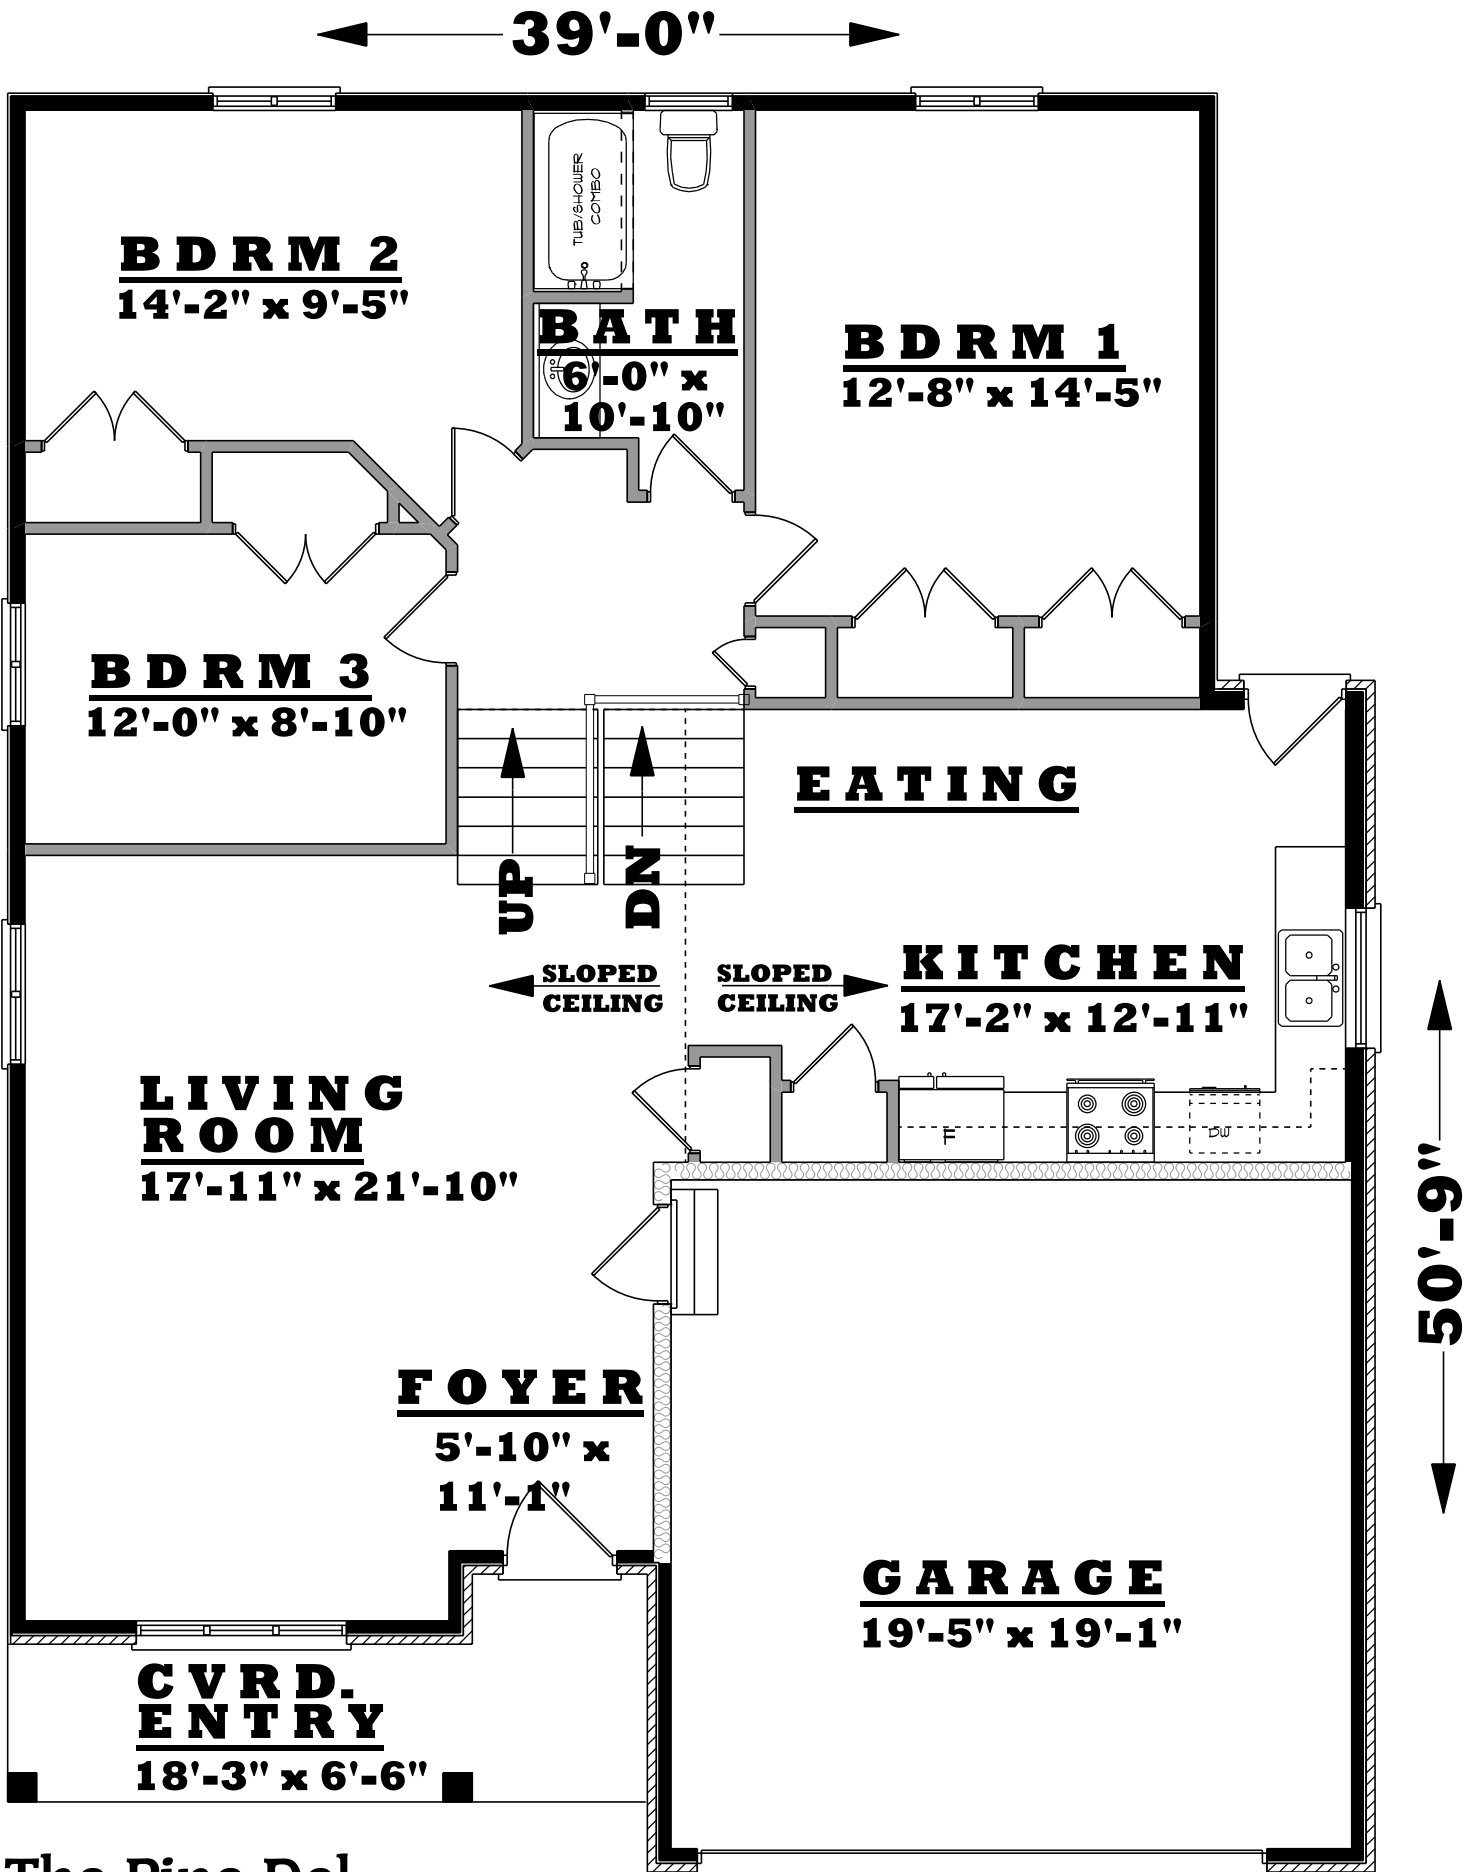

The Pine Del

BOERhomes

QUALITY CONSTRUCTION SINCE 1969

(519) 426-1685

www.boerhomes.com

The Pine Del

Main Floor Plan
Gross Floor Area = 2746 SQFT

BOERhomes
QUALITY CONSTRUCTION SINCE 1969