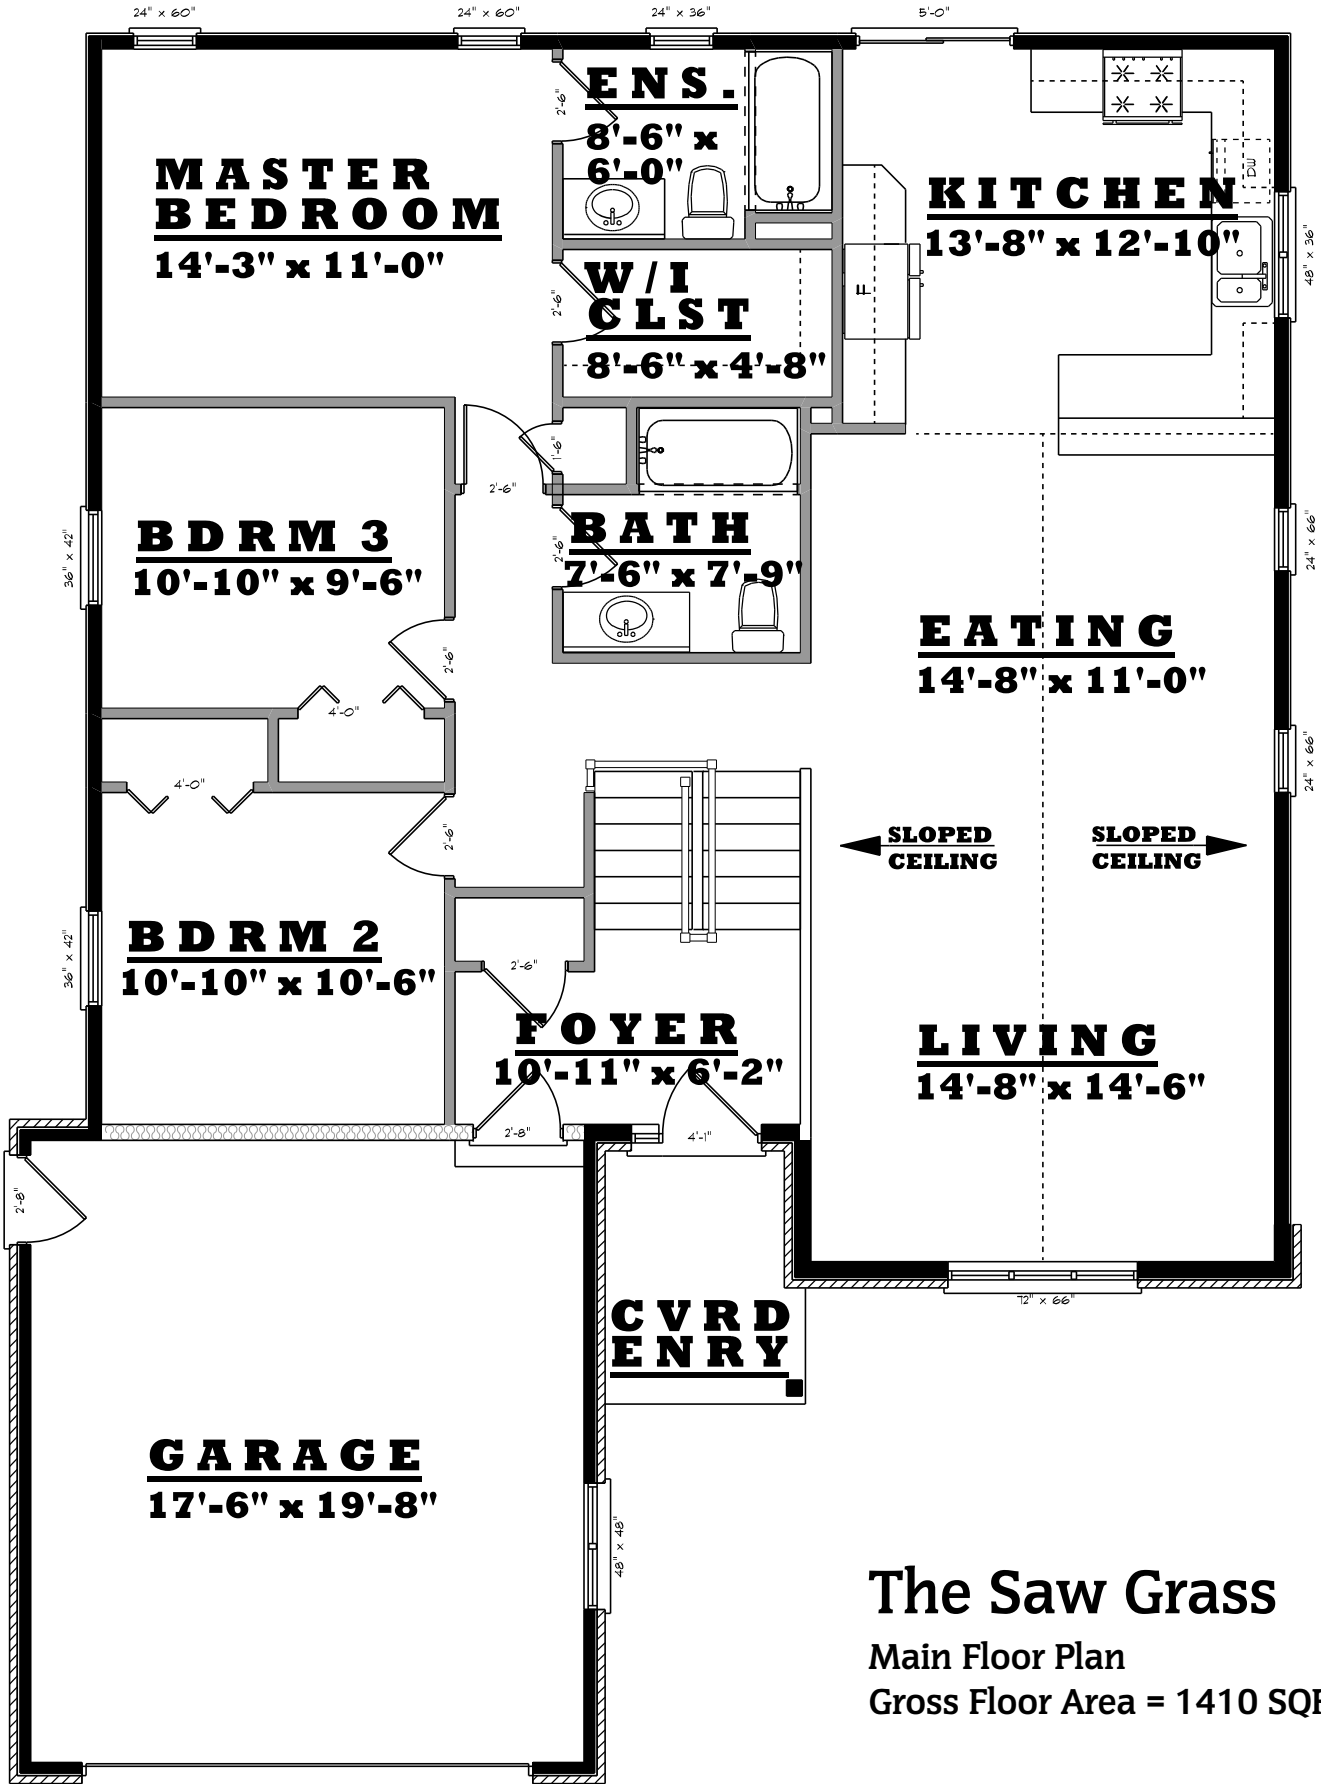

The Saw Grass

BOERhomes

QUALITY CONSTRUCTION SINCE 1969

(519) 426-1685

www.boerhomes.com

← 40'-10" →

↑ 55'-8" ↓

The Saw Grass

Main Floor Plan

Gross Floor Area = 1410 SQFT

BOERhomes
QUALITY CONSTRUCTION SINCE 1969

(519) 426-1685
www.boerhomes.com