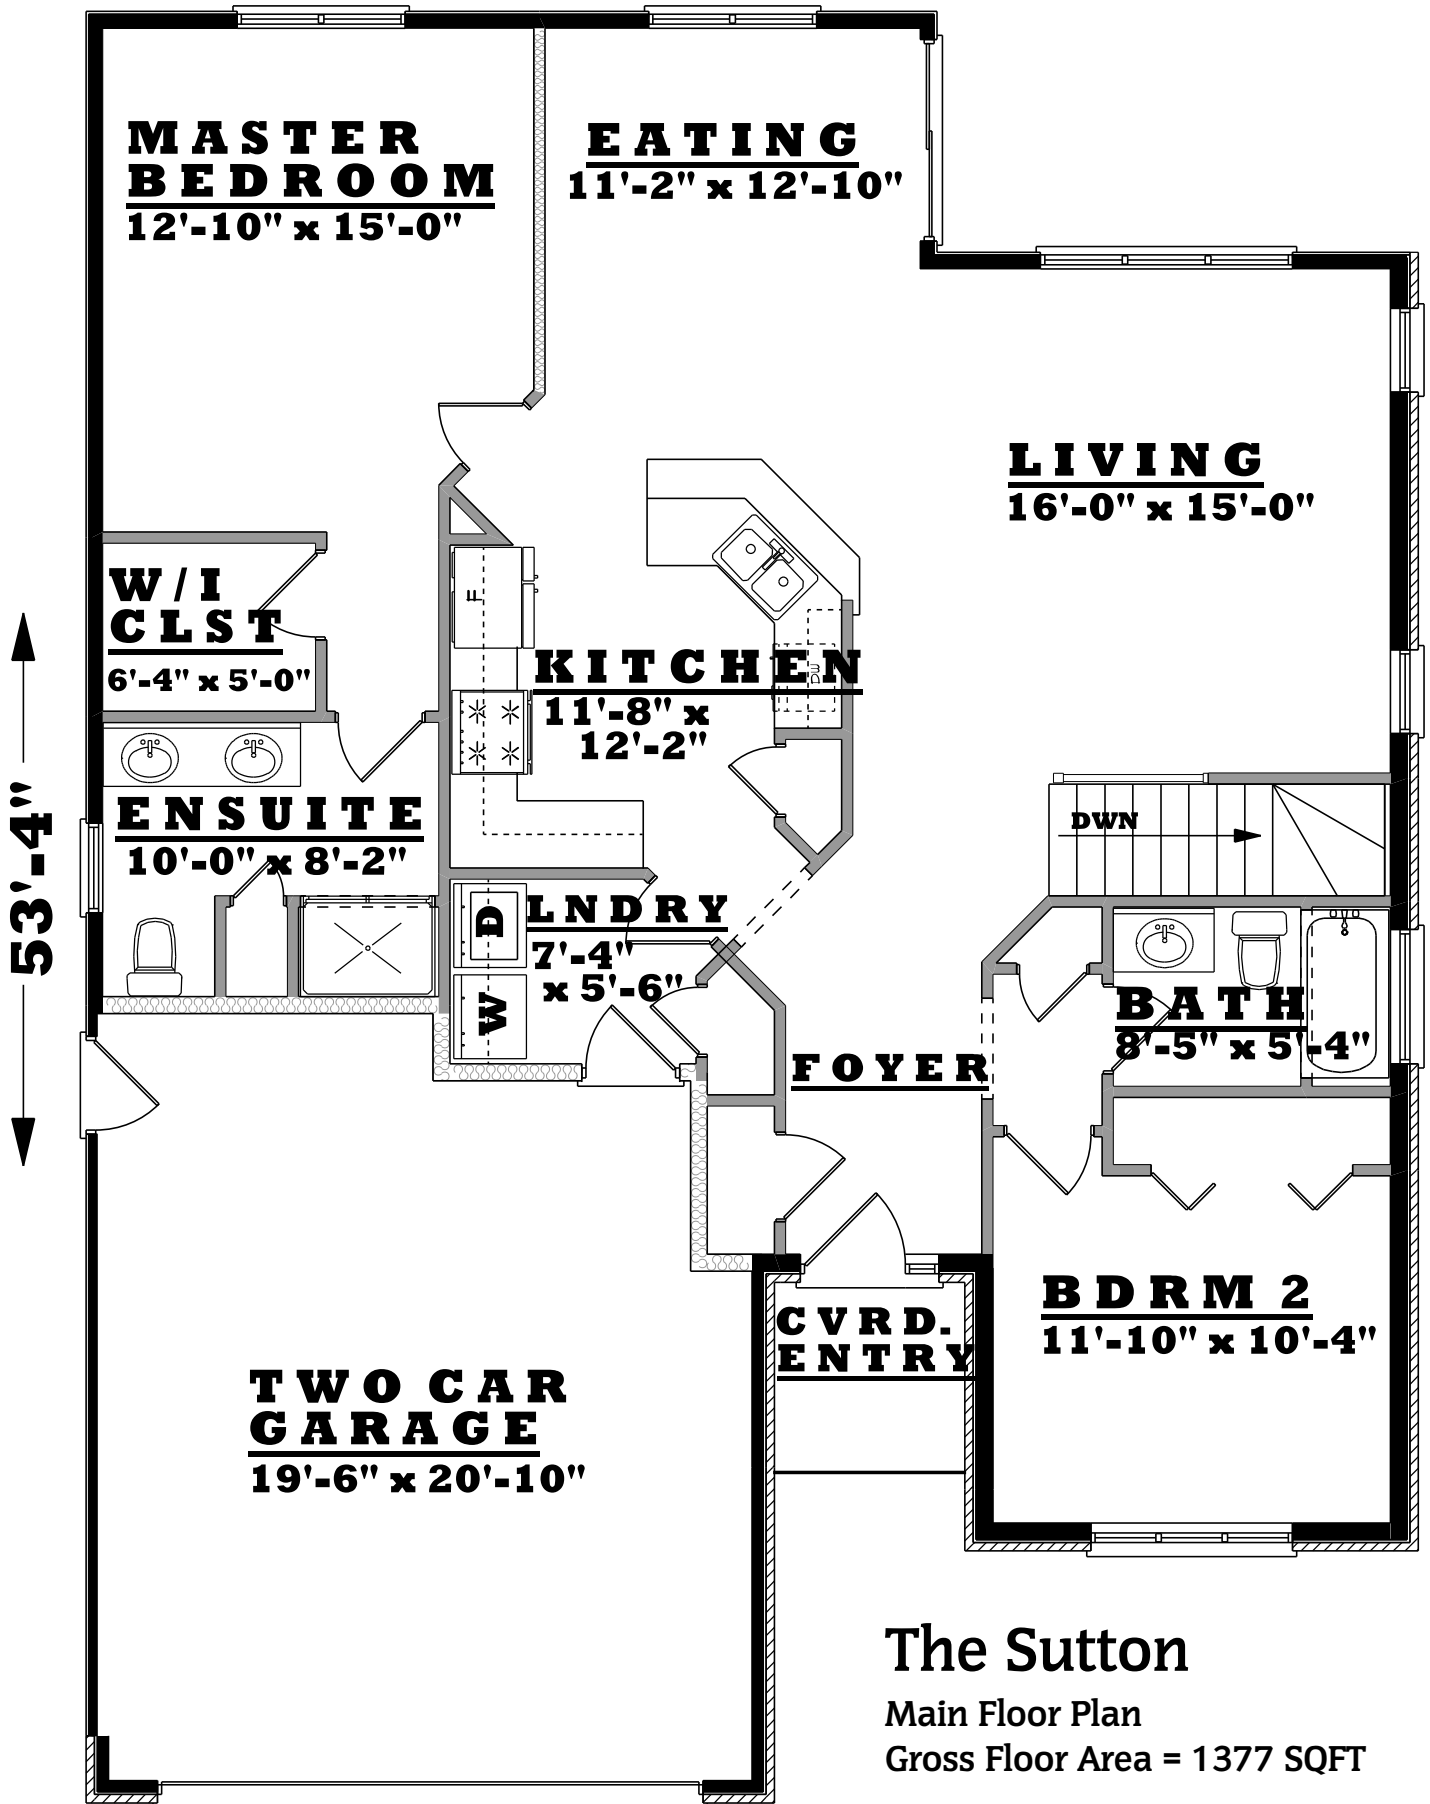

# The Sutton

**BOER**homes

QUALITY CONSTRUCTION SINCE 1969

(519) 426-1685

[www.boerhomes.com](http://www.boerhomes.com)

← 39'-8" →

## The Sutton

Main Floor Plan

Gross Floor Area = 1377 SQFT

**BOER**homes  
QUALITY CONSTRUCTION SINCE 1969

(519) 426-1685  
www.boerhomes.com