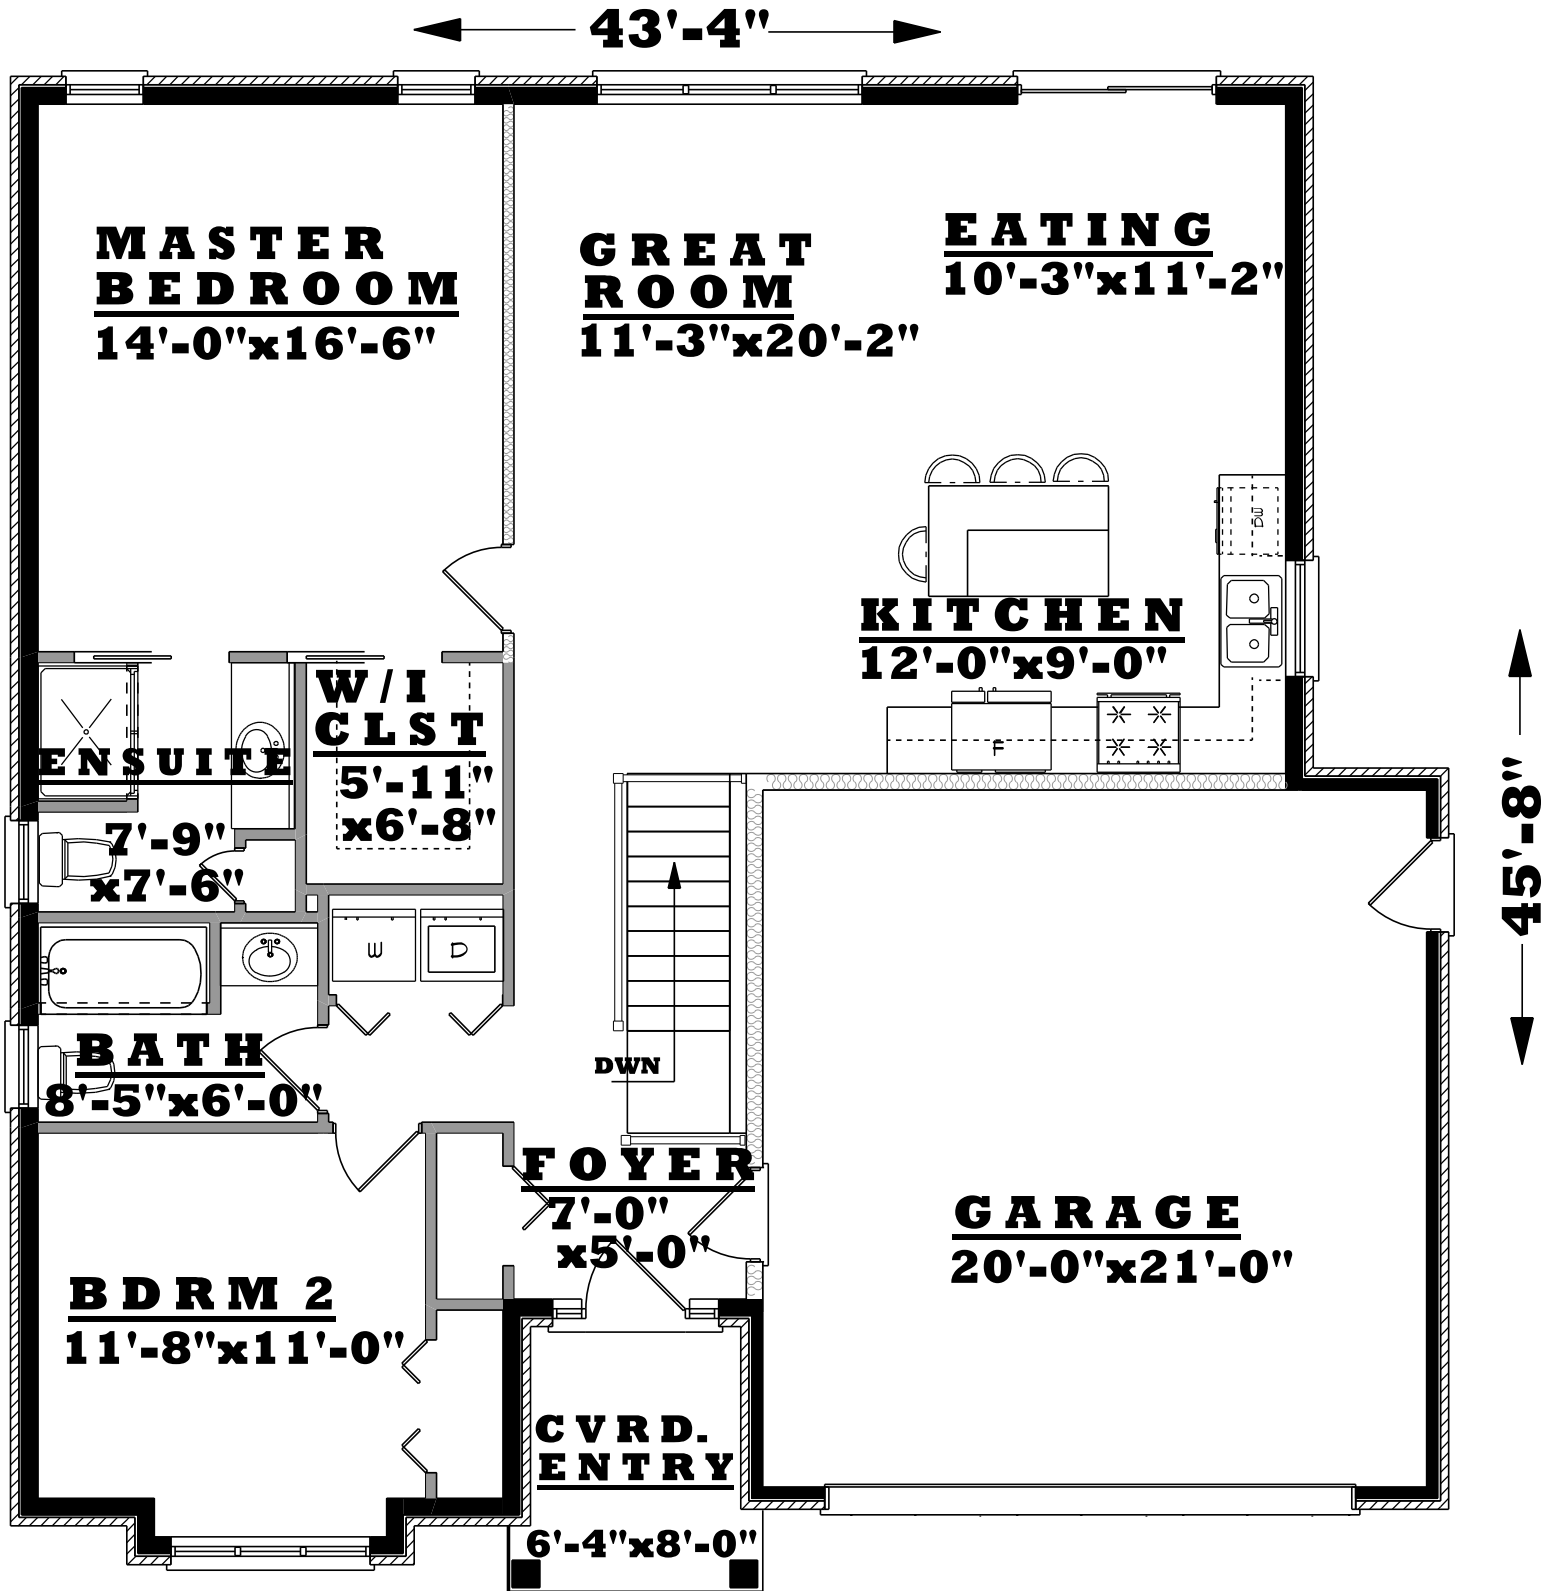

# The Haven

Main Floor Plan  
Gross Floor Area = 1314 SQFT