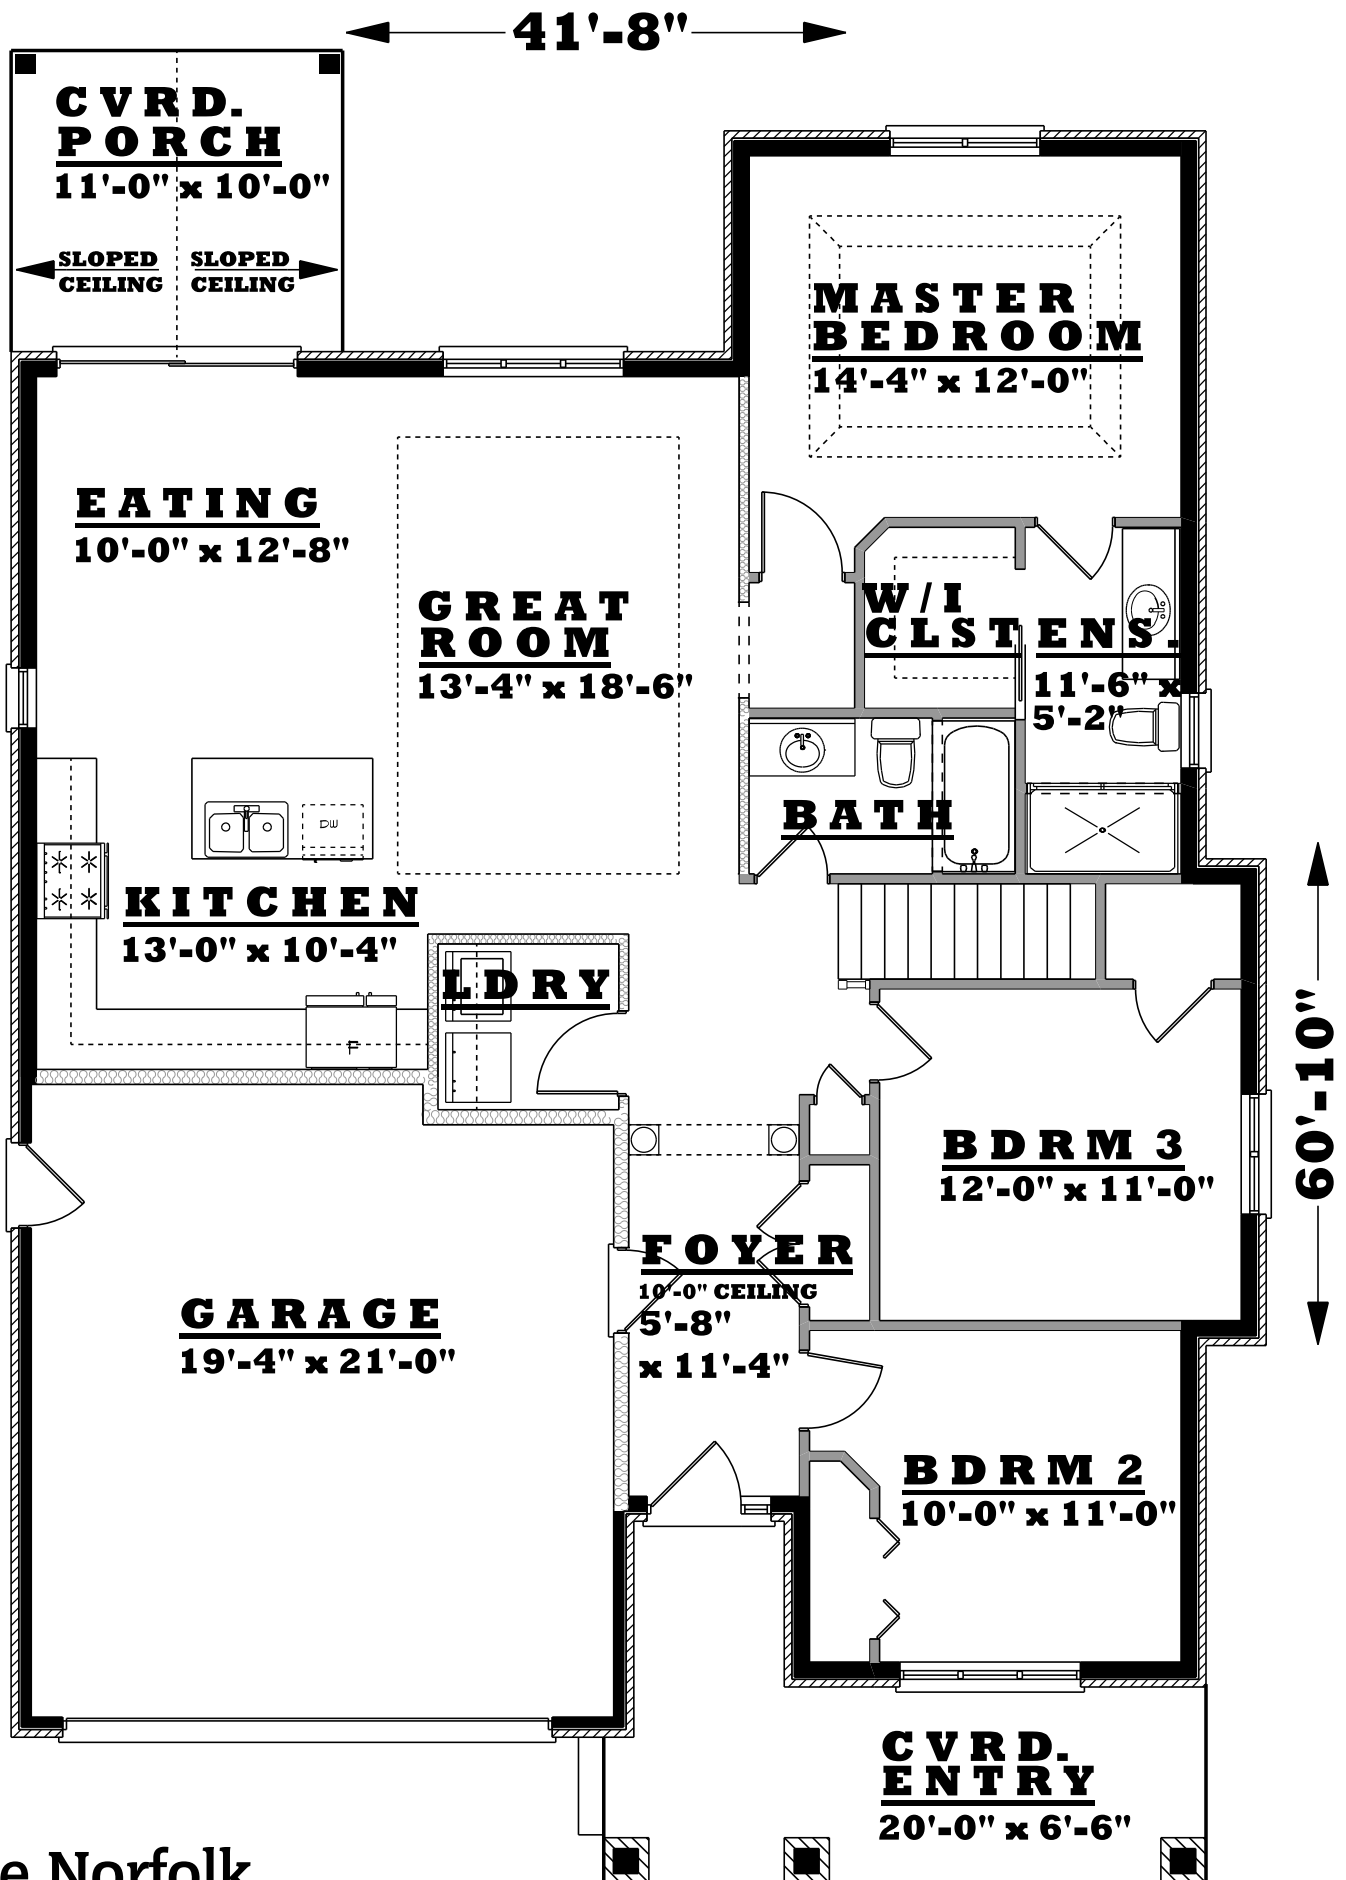

# The Norfolk

Main Floor Plan

Gross Floor Area = 2906 SQFT

**BOER**homes  
QUALITY CONSTRUCTION SINCE 1969

(519) 426-1685  
[www.boerhomes.com](http://www.boerhomes.com)